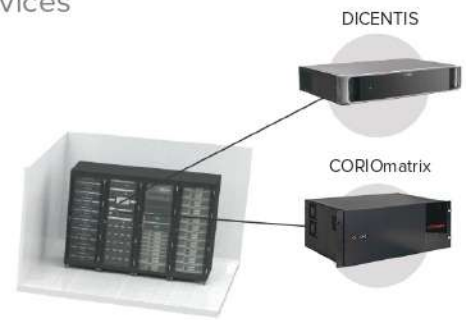

A Cooperation of

**LOW LATENCY, MULTI-CAMERA
HD-SDI SWITCHING
FOR CONFERENCE MEETINGS**

An automated solution by Bosch and tvONE

Automatically show the active speaker on multiple displays and devices

Bosch products and technologies are fully integrated and proven with tvONE's CORIOmatrix. Together, the CORIOmatrix multi-media switcher and the Bosch DICENTIS Conference System delivers seamless activation of fixed or pre-positioned cameras, so that the current speaker can be displayed during your meeting.

Low latency

CORIOmatrix delivers best-in-class, low latency performance, with typically 1-2 frames of delay.

24/7 Reliability

Proven tvONE quality and design, backed up with our in-house European development, manufacturing and support.

Bosch and tvONE deliver fully integrated source selection to any display

Seamless integration of DICENTIS Conference System and CORIOmatrix

Automatically show the active speaker on multiple displays and devices

CORIOmatrix Key Features

- Seamless real-time control using the Bosch DICENTIS Conference System
- Proven pedigree in mission critical installations
- High quality video with ultra low latency
- Fully integrated format conversion and scaling
- Fit-for-purpose color management (4:4:4, 4:2:2 and 4:2:0)
- The widest range of input and output types simplifies your operation
- Easily extend your video using HDBaseT or SDI on both inputs and outputs
- Integrated monitoring multiviewer for total control and confidence
- Remove LED wall integration challenges with custom resolution support
- Whisper-quiet for in-room operation