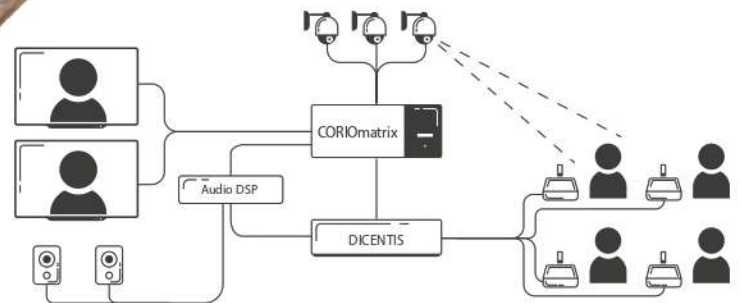

A Cooperation of

**LOW LATENCY, MULTI-CAMERA
HD-SDI SWITCHING
FOR CONFERENCE MEETINGS**

An automated solution by Bosch and tvONE

Automatically show the active speaker on multiple displays and devices

Bosch products and technologies are fully integrated and proven with tvONE's CORIOmatrix. Together, the CORIOmatrix multi-media switcher and the Bosch DICENTIS Conference System delivers seamless activation of fixed or pre-positioned cameras, so that the current speaker can be displayed during your meeting.

Bosch and tvONE deliver fully integrated source selection to any display

Seamless integration of DICENTIS Conference System and CORIOmatrix

Automatically show the active speaker on multiple displays and devices

CORIOmatrix Key Features

- Seamless real-time control using the Bosch DICENTIS Conference System
- Proven pedigree in mission critical installations
- High quality video with ultra low latency
- Fully integrated format conversion and scaling
- Fit-for-purpose color management (4:4:4, 4:2:2 and 4:2:0)
- The widest range of input and output types simplifies your operation
- Easily extend your video using HDBaseT or SDI on both inputs and outputs
- Integrated monitoring multiviewer for total control and confidence
- Remove LED wall integration challenges with custom resolution support
- Whisper-quiet for in-room operation

Format Conversion

Mix and match your content and simplify your installs by making your format, aspect and output resolutions independent.

Scaling

It's easy to match your content whatever the source or format, using our high quality, low latency CORIO scaling engine.